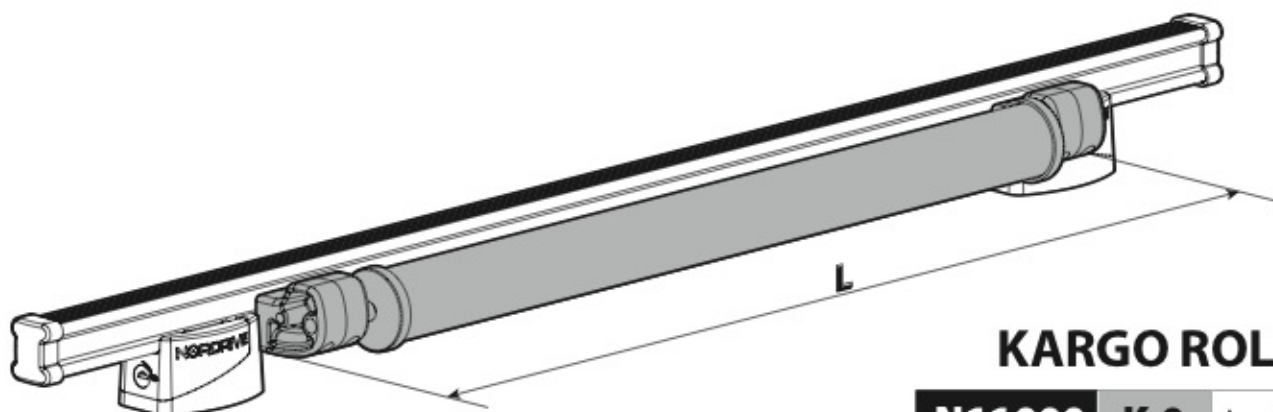

Kargo series

Acciaio / Steel

KARGO ROLLER

N11000	K-0	L = 64 cm
N11003	K-7	L = 96 cm